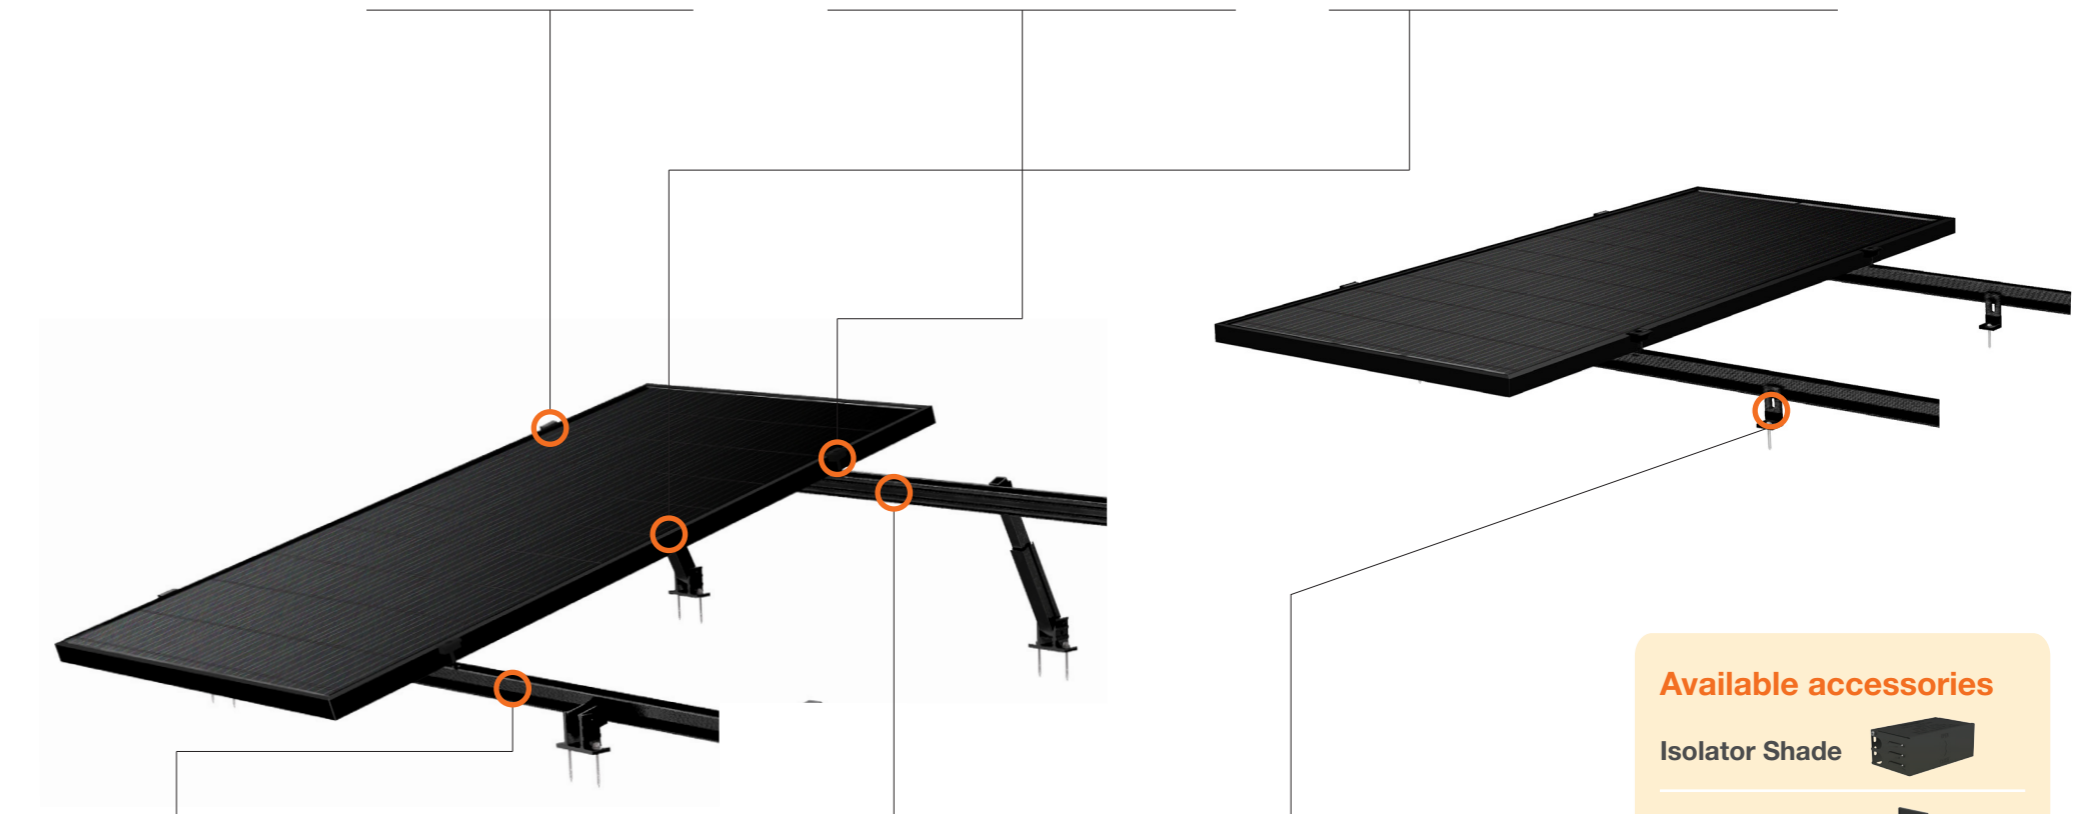

C-U/30/46/BA C-U/30/46-G/BA

Universal Clamp

PV-ezRack Universal Clamp, with dual functionality (inter and end clamp), is applicable with most common framed PV modules from 30 mm to 46mm in height. Inbuilt grounding clip is also available.

ER-EC-STXXB ER-IC-STXXB

Inter and End Clamps

The PV-ezRack Inter and End clamps offer a simple, easy to use and robust fixing of the PV panels (of all sizes) using the patented Clenergy Z-module. Compatible clamps for thin film modules are also available.

ER-TL-10/15/BA ER-TL-15/30/BA

Tilt Legs

The available adapters, non-penetration clamps and base rails make the application of this part truly universal.

Available accessories

- Isolator Shade 
- Rail caps 

ER-R-ECO/BA

ECO Rail

Specifically developed to achieve larger spans, the SolarRoof ECO-Rail has reduced the number of required fixings. The ECO-Rails have two patented Z-Module channels with one at top for panel mounting and the second on side for connecting to the roof interface. The ECO-Rail comes in 4200mm and 4400mm lengths.