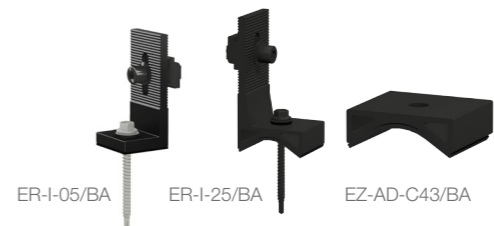

ER-TL-10/15/BA ER-TL-15/30/BA

Tilt Legs

The available adapters, non-penetration clamps and base rails make the application of this part truly universal.

Available accessories

- Isolator Shade 
- Rail caps 

ER-R-ECO/BA

ECO Rail

Specifically developed to achieve larger spans, the SolarRoof ECO-Rail has reduced the number of required fixings. The ECO-Rails have two patented Z-Module channels with one at top for panel mounting and the second on side for connecting to the roof interface. The ECO-Rail comes in 4200mm and 4400mm lengths.

ER-SP-ECO/BA

Splice for ECO Rail

Using high-quality aluminum material and stainless steel bolts, the ECO Rail Splice allows for convenient extension of rails without on-site cutting and processing.

ER-I-05/BA ER-I-25/BA EZ-AD-C43/BA

Tin Interface

The robust aluminium L-feet, which provides a height adjustment of almost 30mm, is designed for corrugated and trimdek type tin roofs. It comes with a Z-Module or Click Module plus bolt preassembled, with a screw which includes bonded sealing washer plus an EPDM rubber pad.