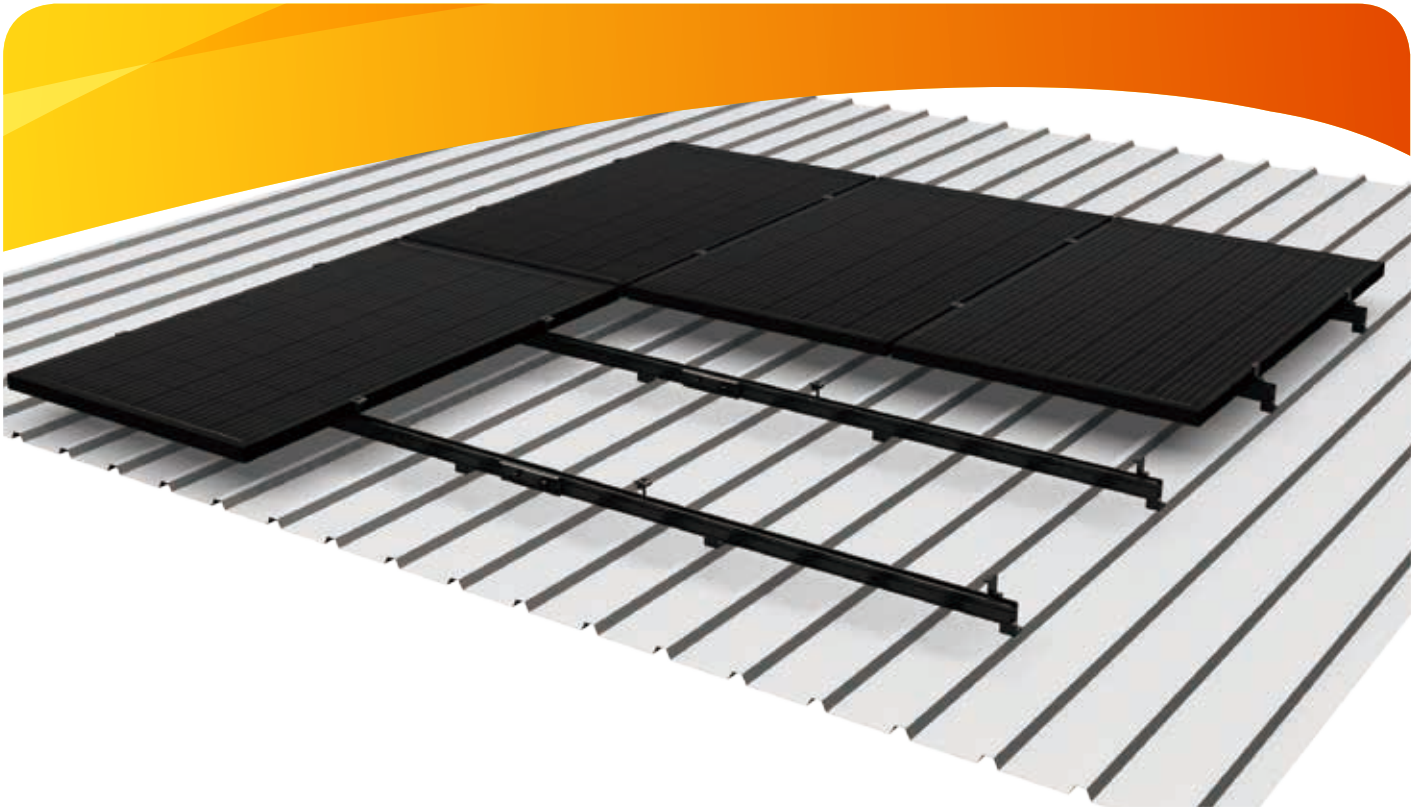

Clenergy Australia

1/10 Duerdin Street, Clayton VIC 3168 Australia
Tel: +61 3 9239 8088 Fax: +61 3 9239 8024
E-mail: sales@clenergy.com.au
www.clenergy.com.au

Clenergy China

999-1009 Min'an Rd, Huoju Hi-tech Ind. Dev. Zone
Xiang'an District 361101, Xiamen, Fujian, China
Tel: +86 592 311 0088 Fax: +86 592 599 5028
E-mail: sales@clenergy.com.cn
www.clenergy.com.cn

Clenergy EMEA

Esplanade 41, 20354 Hamburg, Germany
Tel: +49 (0) 40 3562 389 00
E-mail: sales.emea@clenergy.com

Clenergy Japan

Nittochi Yamashita Building 5th Floor
23 Yamashita-cho, Yokohama, 231-0023 Japan
Tel: +81 45 228 8226 Fax: +81 45 228 8316
E-mail: sales@clenergy.co.jp
www.clenergy.jp

Clenergy Philippines

145 Yakal St., San Antonio village, Makati City, Philippines
Tel: +63 977 8407240
E-mail: sales_ph@clenergy.com
www.clenergy.ph

Clenergy Thailand

9/2, 5th Floor, Vorasin Building, Soi Yasooob 2, Viphavadee-Rungsit
Road, Chomphon Sub-district, Chatuchak District, Bangkok 10900
Tel: +66 (0) 2 277 5201, +66 (0) 6 3228-0200
E-mail: sales_th@clenergy.com, support_th@clenergy.com
www.clenergythailand.com

Clenergy Singapore

24 Raffles Place #28-01 Clifford Centre Singapore 048621
Tel: +65 9743 1425
E-mail: vincent.chan@clenergy.com

Clenergy Malaysia

Tel: +86 18750231005
E-mail: sales_em@clenergy.com

Clenergy Vietnam

Tel: +86 592 3110095
E-mail: sales_vietnam@clenergy.com;
susie.chen@clenergy.com

Worldwide Network