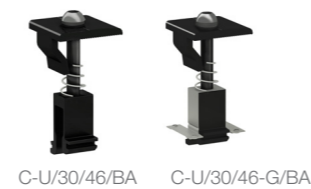

Versatility

A large variety of tin roof fixings, tilt legs and adapters help ensure that you will find a suitable fixing method for almost every roof, where fixing with or without penetration is required.

Wide range of tilting

With three adjustable tilt legs, these parts can tilt panels from between 10-60 degrees. Through its innovative design, the tilt legs can cope with all common purlin distances.

Universal

SolarRoof has suitable mid and end clamps for every size of solar panel including frameless, thin film panels or special clamps for cyclonic regions. In the growing range of clamps, cable clips, adapters and accessories you're sure to find the parts you require for your residential rooftop mounting needs.

C-U/30/46/BA C-U/30/46-G/BA

Universal Clamp

PV-ezRack Universal Clamp, with dual functionality (inter and end clamp), is applicable with most common framed PV modules from 30 mm to 46mm in height. Inbuilt grounding clip is also available.