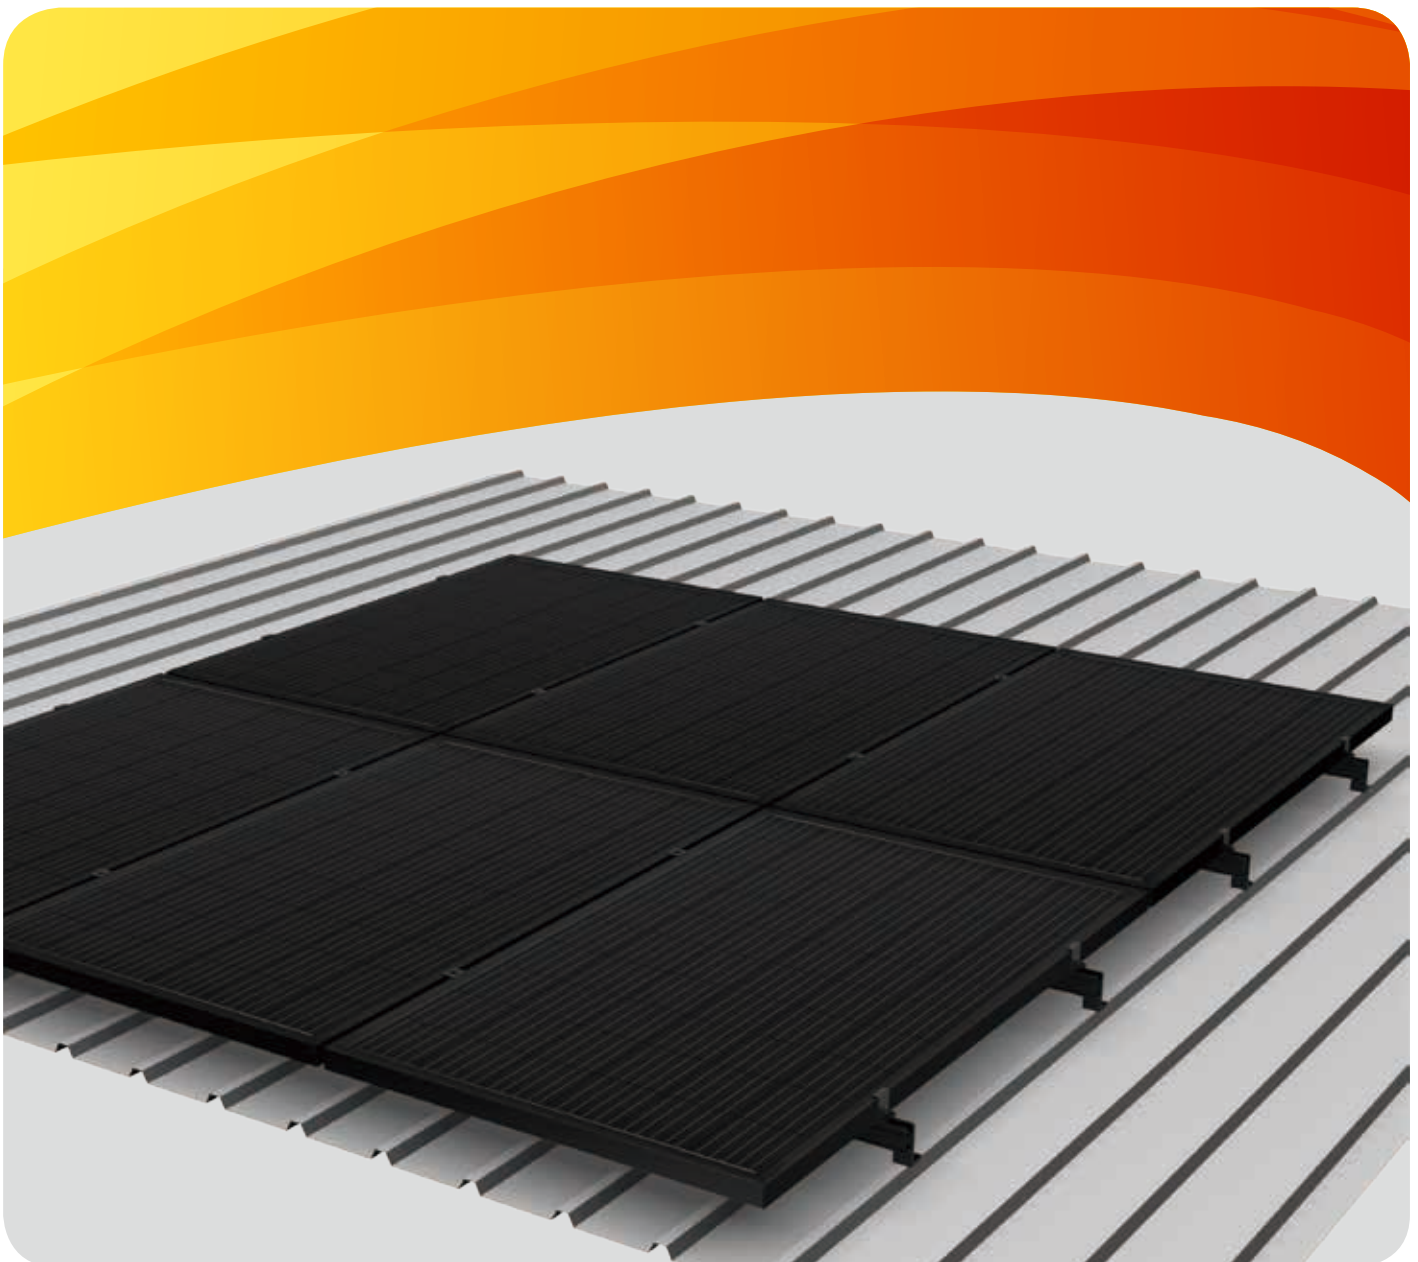

PV-ezRack SolarRoof-Black Anodized

Reliable, robust roof mounting system with high quality components designed for the harshest conditions.

PV-ezRack SolarRoof-Black Anodized

PV-ezRack SolarRoof is an universal mounting system for PV installation on roof, which is available for black and silver. The components are easy to install and can be used for flush as well as tilted systems, on a large variety of roof types. The interfaces, rails and clamps use high quality, robust and corrosion resistant materials including structural grade aluminium alloy (AL6005-T5) and stainless steel (SUS304).

Main Benefits

Quick and easy installation

Innovative and internationally patented, the Z-Module technology is used in almost all SolarRoof components. The Z-Module provides a quick, easy and safe installation method. It can be inserted in to the rail at any given point, and secured with just three hand grips.

Wide range of tilting

With three adjustable tilt legs, these parts can tilt panels from between 10-60 degrees. Through its innovative design, the tilt legs can cope with all common purlin distances.

Universal

ER-R-ECO/BA

ECO Rail

Specifically developed to achieve larger spans, the SolarRoof ECO-Rail has reduced the number of required fixings. The ECO-Rails have two patented Z-Module channels with one at top for panel mounting and the second on side for connecting to the roof interface. The ECO-Rail comes in 4200mm and 4400mm lengths.